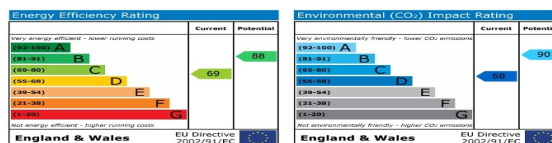

E & C Estates: are proud to present this 5 Bedroom House In Catford SE6

Viewing by appointment only
E & C Estates
Tel: 01322 227 528
57 Hythe Street, Dartford, DA1 1BG