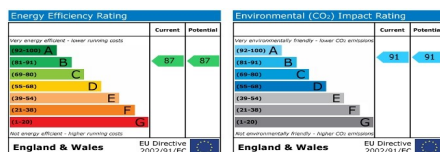

To Let Dartford DA1
 2 Bedroom Flat
 Rent: £1,650.00pcm

To Let
 William Mundy Way
 Langley Square
 Rent: £1,650.00pcm

E & C Estates: are proud to present this
 2 Bedroom Flat in Dartford DA1

Viewing by appointment only
 E & C Estates
 Tel: 01322 227 528
 57 Hythe Street, Dartford, DA1 1BG