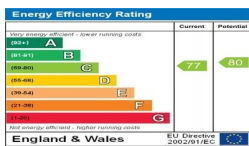

To Let
Robin Hood Lane
Chatham ME5
Rent: £3,000.00pcm