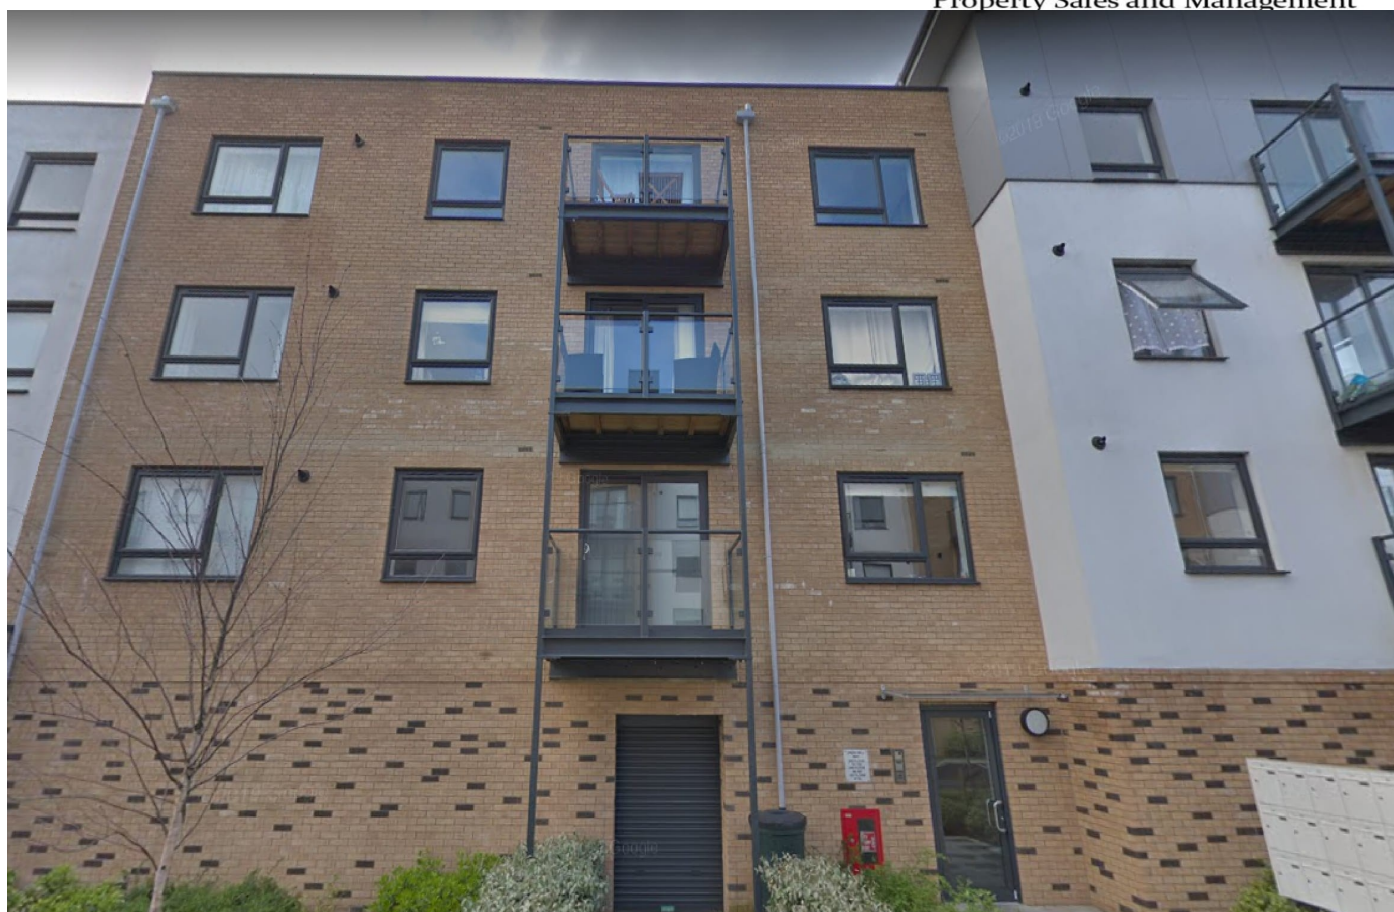

To Let: Creek Mill Way
2 Bedroom First Floor Flat
Rent: £1,350.00pcm

Property Sales and Management

To Let
Creek Mill Way
Dartford DA1
Rent: £1,350.00pcm

Energy Efficiency Rating		Environmental (CO2) Emission Rating	
Current	Potential	Current	Potential
A	A	A	A
B	B	B	B
C	C	C	C
D	D	D	D
E	E	E	E
F	F	F	F
G	G	G	G

E & C Estates: present this 2 Bed Flat
To Rent In Dartford DA1

Viewing by appointment only
E & C Estates
Tel: 01322 227 528
57 Hythe Street, Dartford, DA1 1BG

*****2 Bedroom Flat To Rent*** ***Available Now*****

We are pleased to present this fabulous modern two double bedroom apartment. The apartment as a whole is extremely spacious, the carpeted master bedroom has a good sized en-suite shower room and built in wardrobes. The second bedroom is also a carpeted double with windows to front. The spacious reception is open plan and fitted with modern integrated appliances. The reception also has access via double glazed Glass Sliding doors to a good sized balcony ideal for chairs and table. There is the added bonus of a second large 3 piece bathroom.