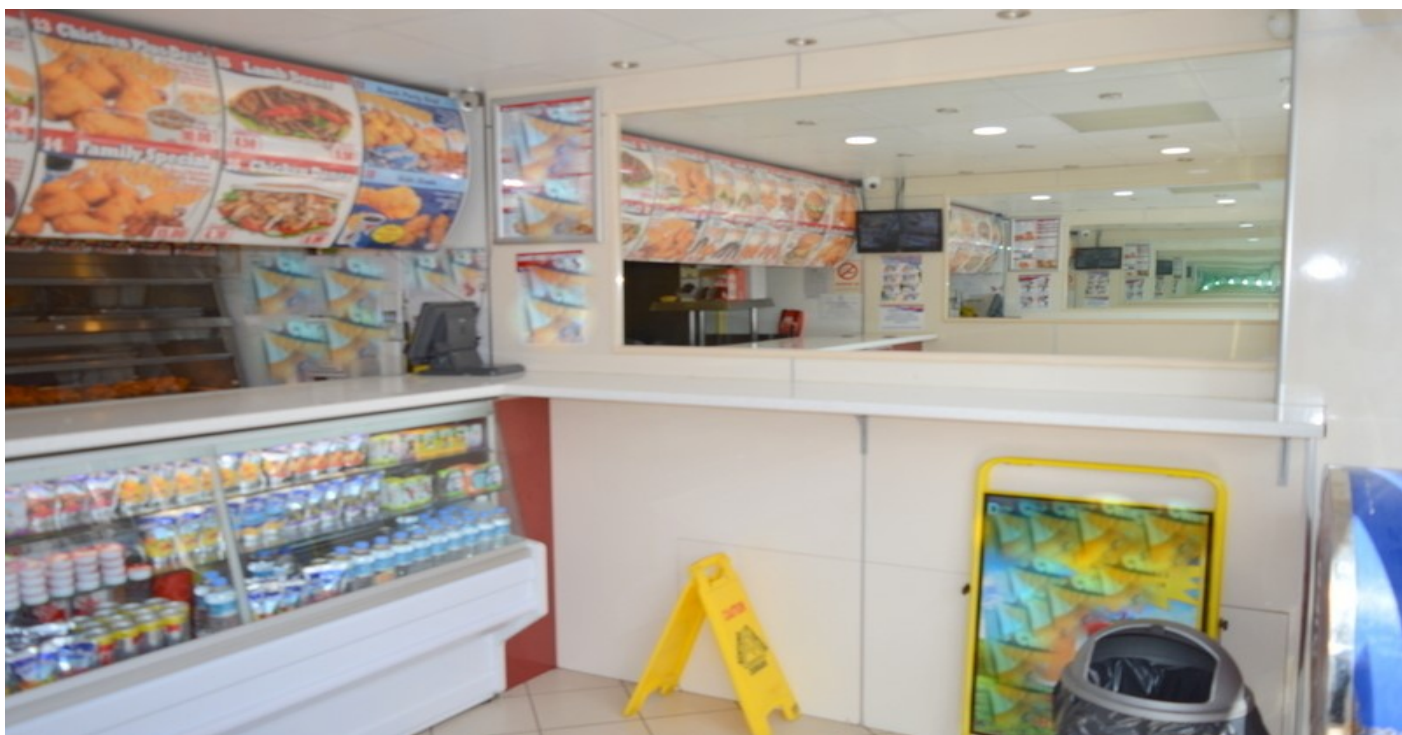

****Fully Fitted Hot Food Takeaway For Sale****

E & C Estates Ltd presents this excellent opportunity to acquire a well equipped leasehold hot food takeaway situated in prime location on Hythe street Dartford DA1. Currently operating as a fried chicken shop this fully equipped ground floor shop is laid over 419 square feet and is walking distance from Dartford Rail Station. This commercial property comes with added bonus of 5 years renewable lease, class A3 licence, store room, WC, fitted commercial kitchen, bright customer waiting/dining area, CCTV/Alarm system, off street parking, Small business rate relief apply. Ideal for delivery and/or collection services also as a base for outside catering services.

Business, leasehold interest, equipment, fixtures and fittings offered for sale at £50,000.00.

Available for viewing Now!

We endeavour to make our sales particulars accurate and reliable, however, they do not constitute or form part of an offer or any contract and none is to be relied upon as statements of representation or fact. The services, systems and appliances listed in this specification have not been tested by us and no guarantee as to their operating ability or efficiency is given. All measurements have been taken as a guide to prospective buyers only, and are not precise. Floor plans where included are not to scale and accuracy is not guaranteed. If you require clarification or further information on any points, please contact us, especially if you are travelling some distance to view. Fixtures and fittings other than those mentioned are to be agreed with the seller.