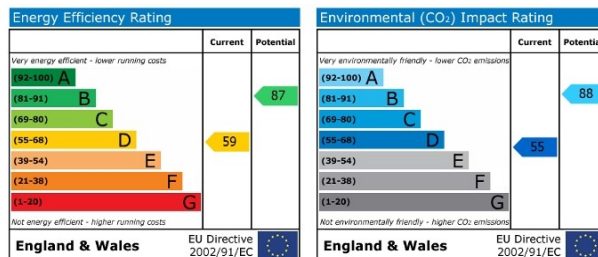

For Sale: Byron Gardens RM18

3 Bedroom House

Price: £260,000.00

Estates Ltd

Property Sales and Management

For Sale

Byron Gardens

Price: £260,000.00