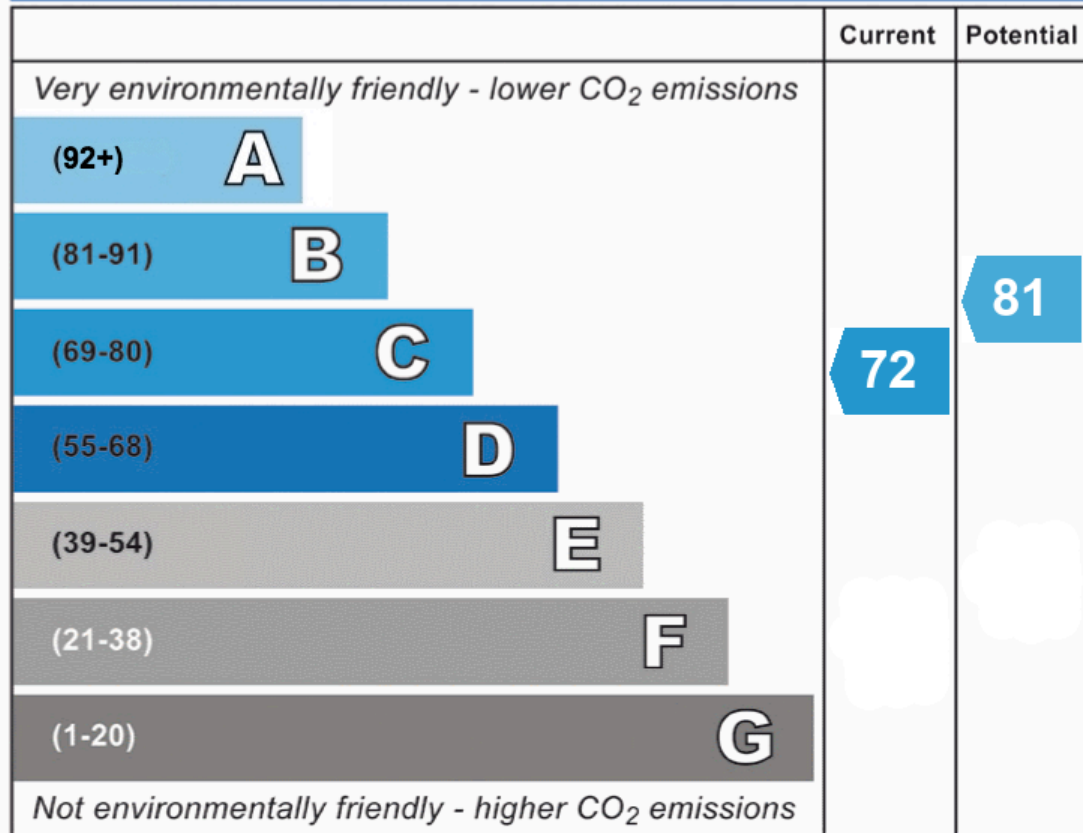

Energy Efficiency Rating

England, Scotland & Wales

EU Directive
2002/91/EC

Environmental Impact (CO₂) Rating

England, Scotland & Wales

EU Directive
2002/91/EC