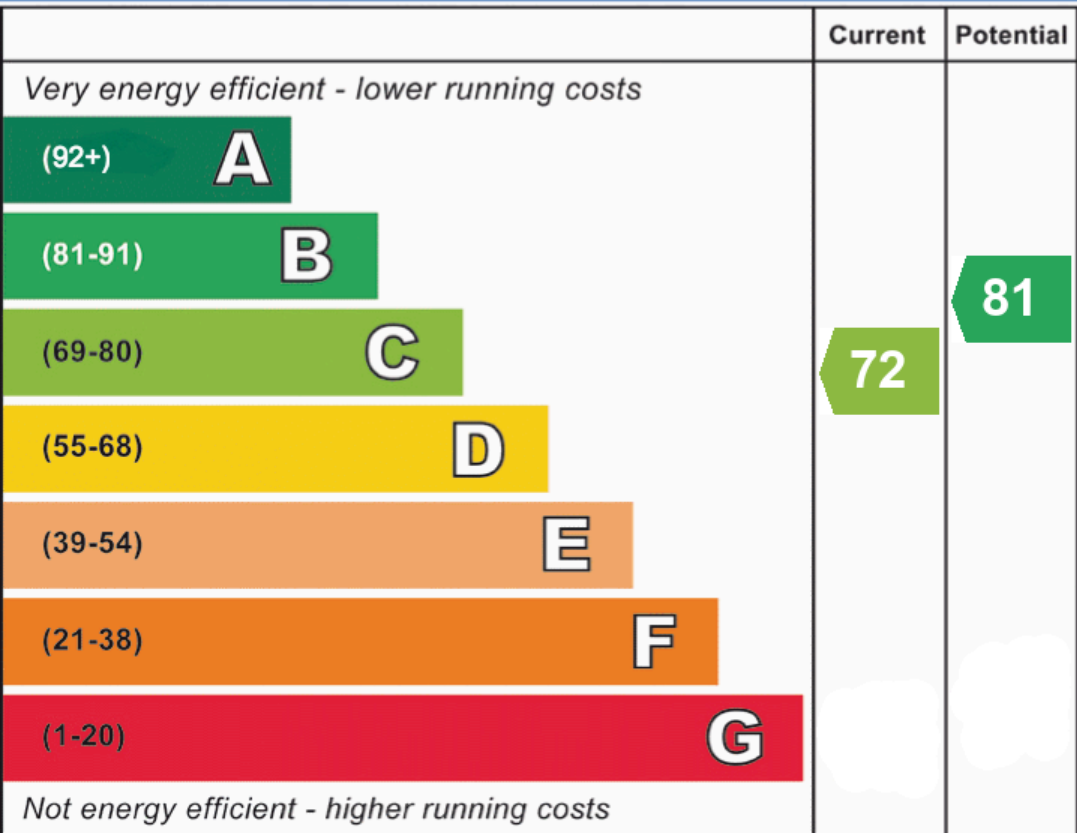

Energy Efficiency Rating

England, Scotland & Wales

EU Directive
2002/91/EC

Environmental Impact (CO₂) Rating

England, Scotland & Wales

EU Directive
2002/91/EC