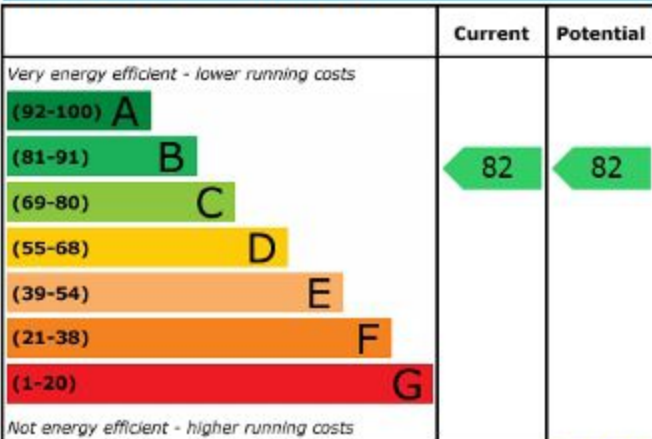

Energy Efficiency Rating

England & Wales

EU Directive
2002/91/EC

Environmental (CO₂) Impact Rating

England & Wales

EU Directive
2002/91/EC