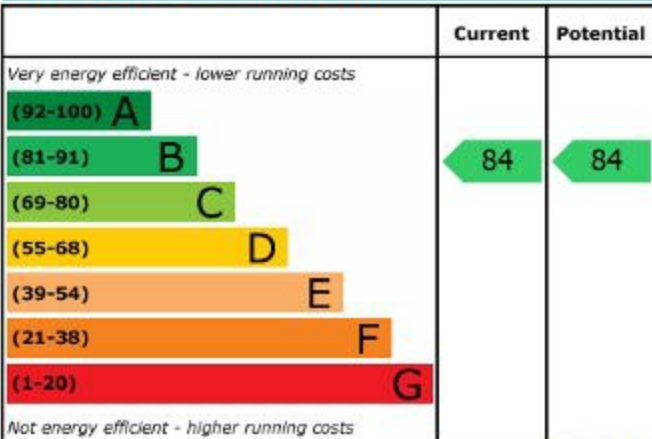

Energy Efficiency Rating

England & Wales

EU Directive
2002/91/EC

Environmental (CO₂) Impact Rating

England & Wales

EU Directive
2002/91/EC