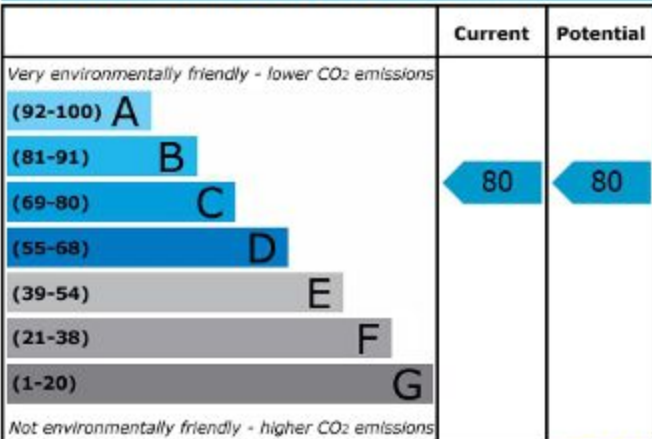

Energy Efficiency Rating

England & Wales

EU Directive
2002/91/EC

Environmental (CO₂) Impact Rating

England & Wales

EU Directive
2002/91/EC