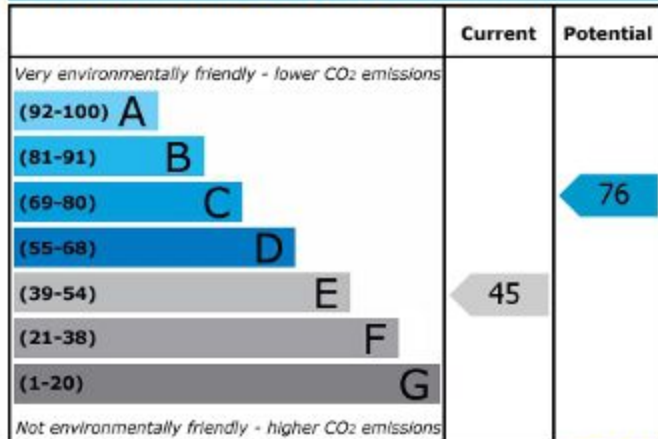

Energy Efficiency Rating

England & Wales

EU Directive
2002/91/EC

Environmental (CO₂) Impact Rating

England & Wales

EU Directive
2002/91/EC