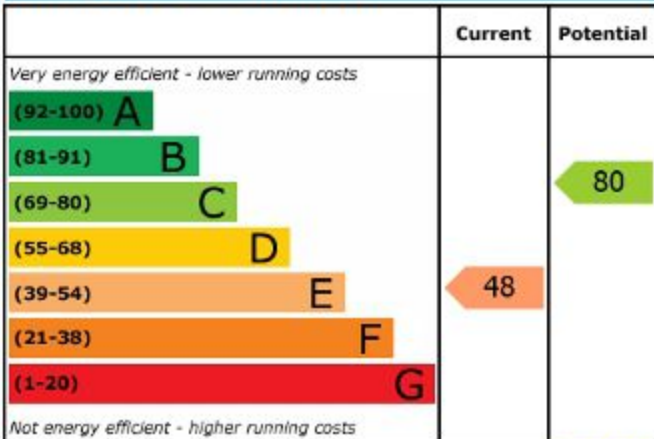

Energy Efficiency Rating

England & Wales

EU Directive
2002/91/EC

Environmental (CO₂) Impact Rating

England & Wales

EU Directive
2002/91/EC