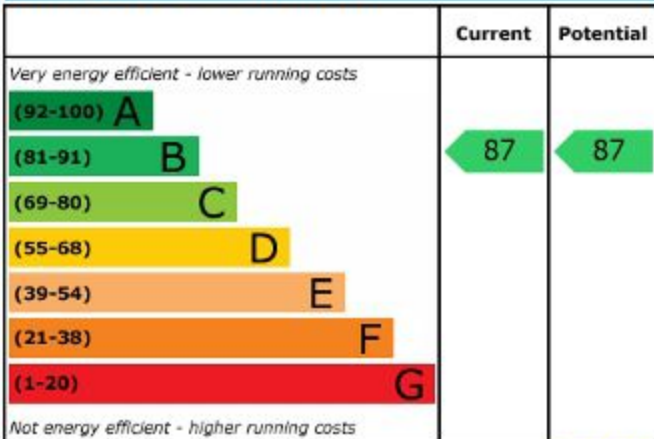

Energy Efficiency Rating

England & Wales

EU Directive
2002/91/EC

Environmental (CO₂) Impact Rating

England & Wales

EU Directive
2002/91/EC