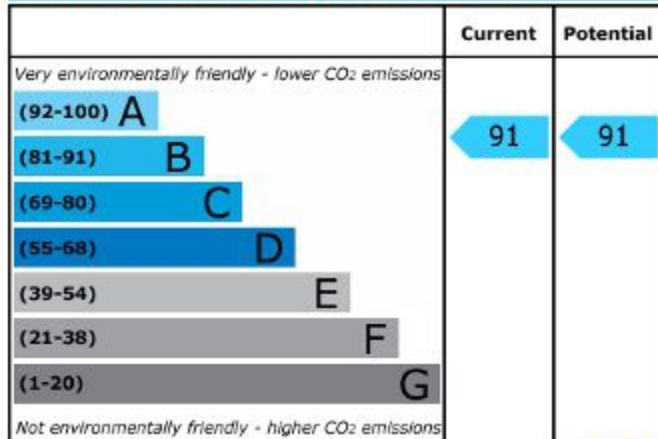

Energy Efficiency Rating

England & Wales

EU Directive
2002/91/EC

Environmental (CO₂) Impact Rating

England & Wales

EU Directive
2002/91/EC