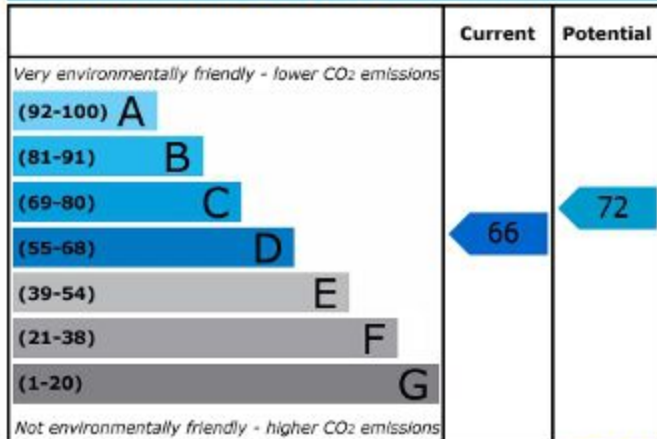

Energy Efficiency Rating

England & Wales

EU Directive
2002/91/EC

Environmental (CO₂) Impact Rating

England & Wales

EU Directive
2002/91/EC