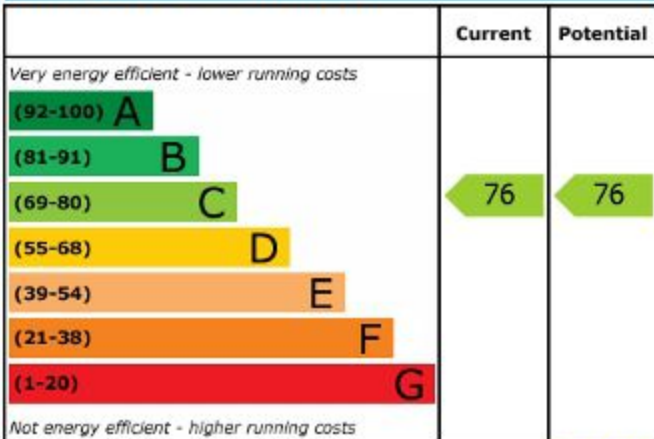

Energy Efficiency Rating

England & Wales

EU Directive
2002/91/EC

Environmental (CO₂) Impact Rating

England & Wales

EU Directive
2002/91/EC