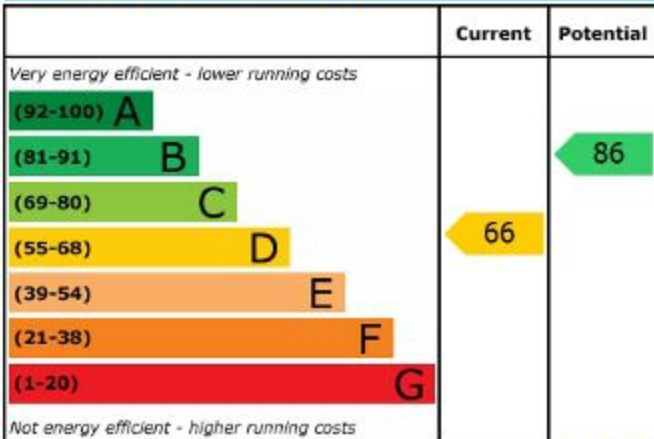

Energy Efficiency Rating

England & Wales

EU Directive
2002/91/EC

Environmental (CO₂) Impact Rating

England & Wales

EU Directive
2002/91/EC