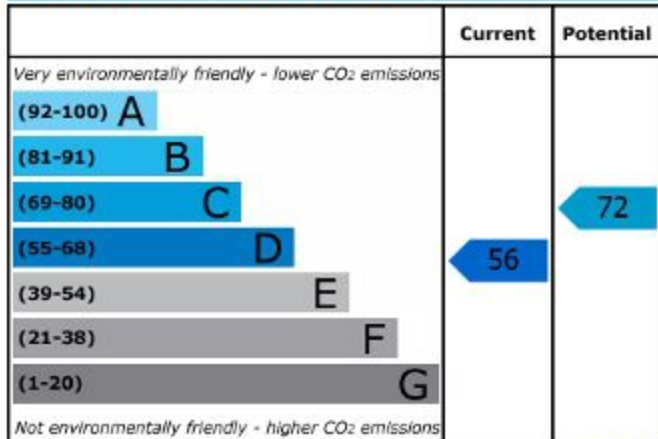

Energy Efficiency Rating

England & Wales

EU Directive
2002/91/EC

Environmental (CO₂) Impact Rating

England & Wales

EU Directive
2002/91/EC