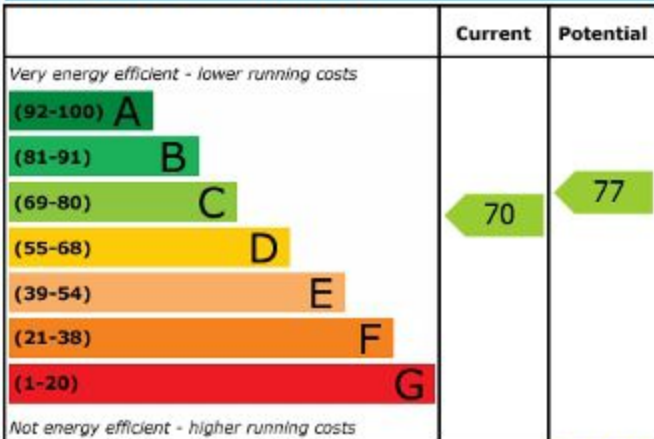

Energy Efficiency Rating

England & Wales

EU Directive
2002/91/EC

Environmental (CO₂) Impact Rating

England & Wales

EU Directive
2002/91/EC