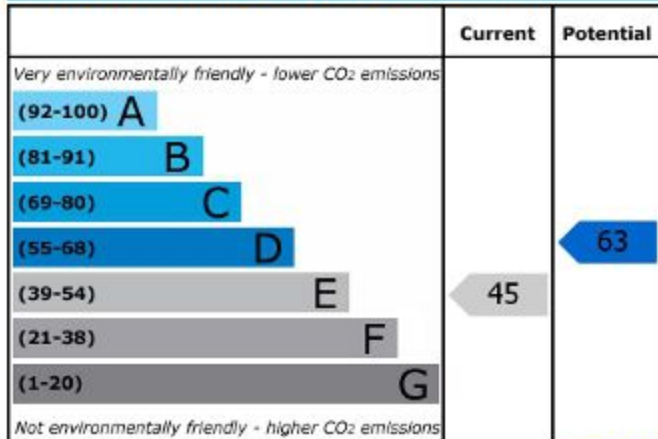

Energy Efficiency Rating

England & Wales

EU Directive
2002/91/EC

Environmental (CO₂) Impact Rating

England & Wales

EU Directive
2002/91/EC