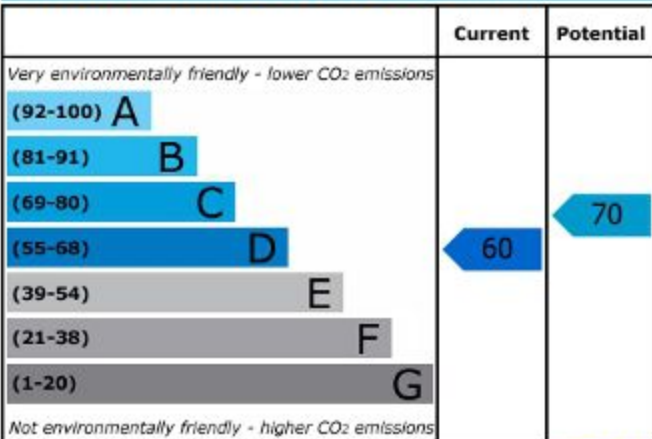

Energy Efficiency Rating

England & Wales

EU Directive
2002/91/EC

Environmental (CO₂) Impact Rating

England & Wales

EU Directive
2002/91/EC