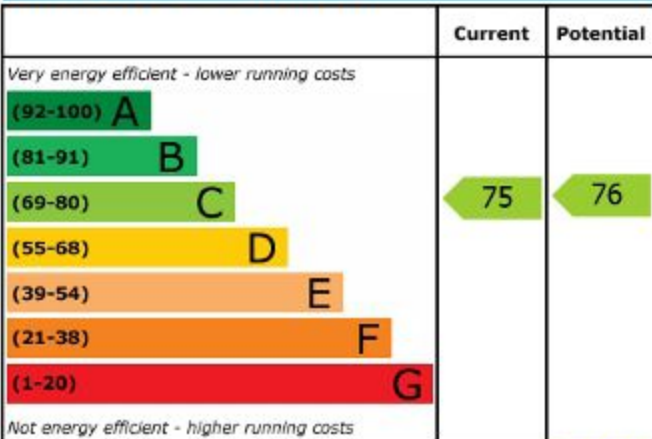

Energy Efficiency Rating

England & Wales

EU Directive
2002/91/EC

Environmental (CO₂) Impact Rating

England & Wales

EU Directive
2002/91/EC