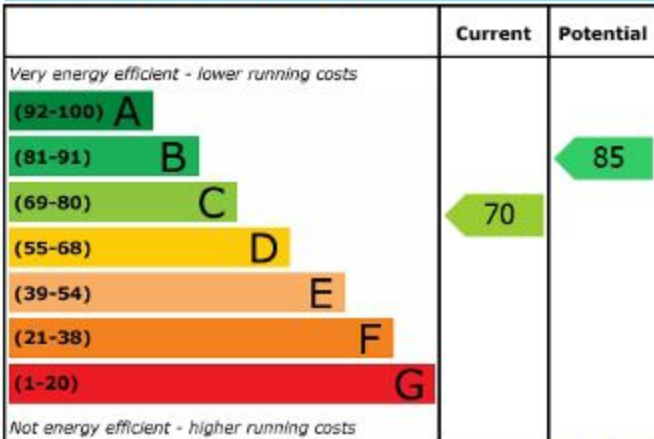

Energy Efficiency Rating

England & Wales

EU Directive
2002/91/EC

Environmental (CO₂) Impact Rating

England & Wales

EU Directive
2002/91/EC