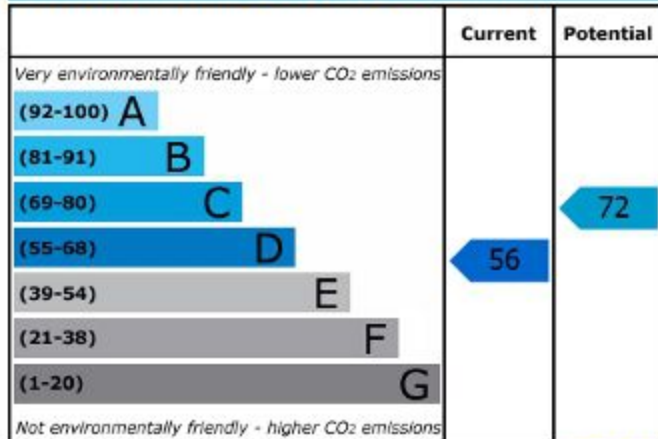

Energy Efficiency Rating

England & Wales

EU Directive
2002/91/EC

Environmental (CO₂) Impact Rating

England & Wales

EU Directive
2002/91/EC