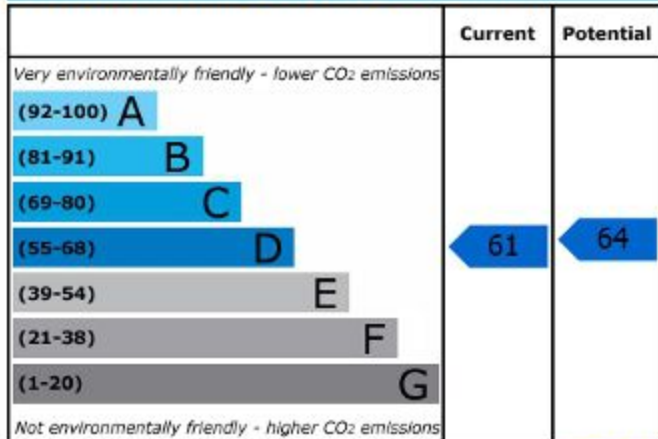

Energy Efficiency Rating

England & Wales

EU Directive
2002/91/EC

Environmental (CO₂) Impact Rating

England & Wales

EU Directive
2002/91/EC