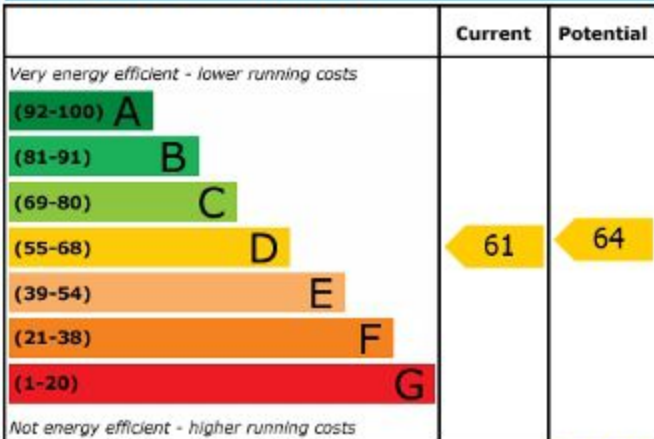

Energy Efficiency Rating

England & Wales

EU Directive
2002/91/EC

Environmental (CO₂) Impact Rating

England & Wales

EU Directive
2002/91/EC