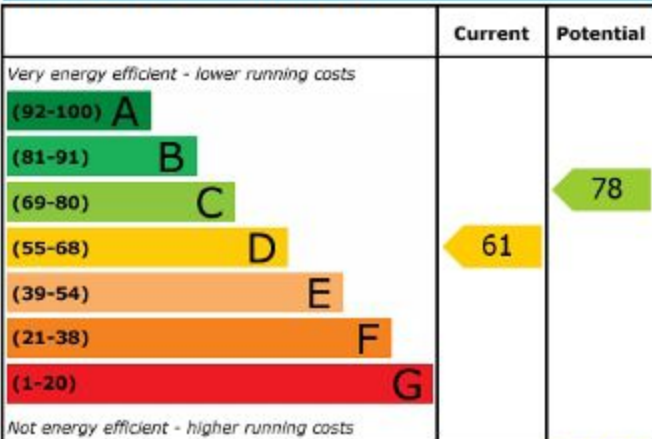

Energy Efficiency Rating

England & Wales

EU Directive
2002/91/EC

Environmental (CO₂) Impact Rating

England & Wales

EU Directive
2002/91/EC