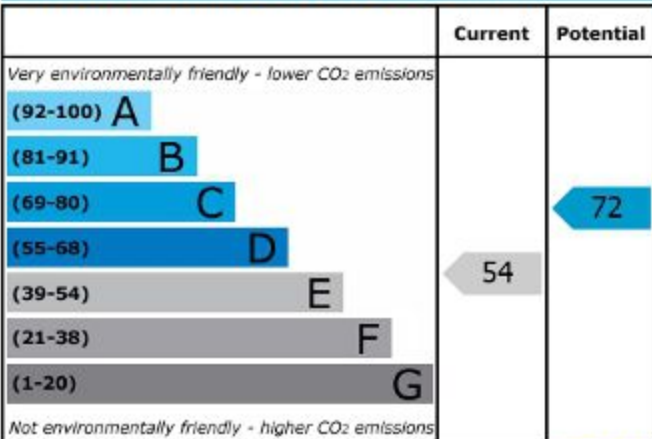

Energy Efficiency Rating

England & Wales

EU Directive
2002/91/EC

Environmental (CO₂) Impact Rating

England & Wales

EU Directive
2002/91/EC