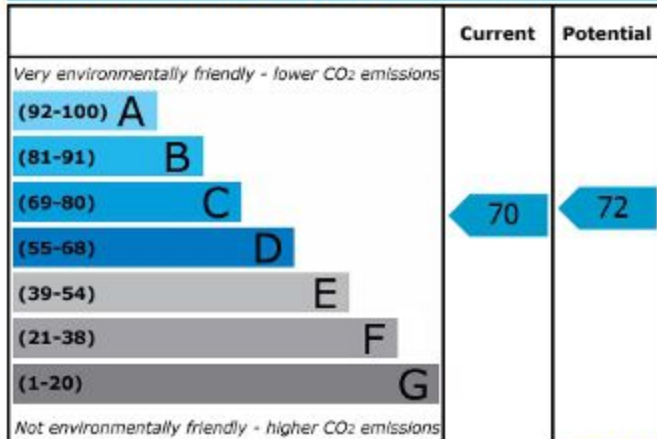

Energy Efficiency Rating

England & Wales

EU Directive
2002/91/EC

Environmental (CO₂) Impact Rating

England & Wales

EU Directive
2002/91/EC