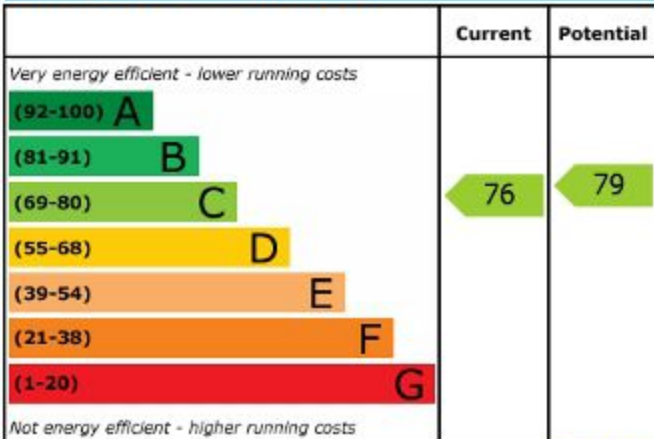

Energy Efficiency Rating

England & Wales

EU Directive
2002/91/EC

Environmental (CO₂) Impact Rating

England & Wales

EU Directive
2002/91/EC