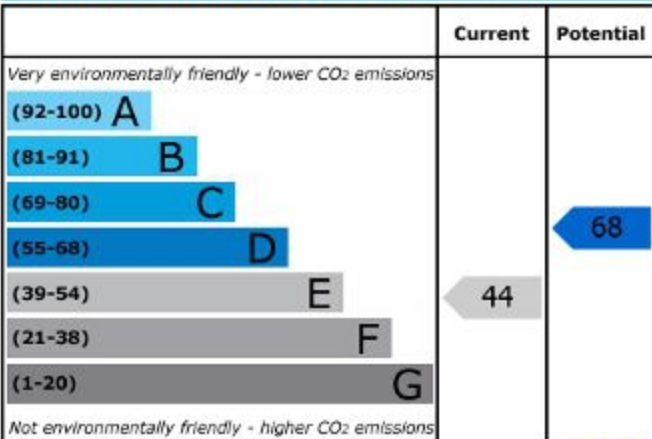

Energy Efficiency Rating

England & Wales

EU Directive
2002/91/EC

Environmental (CO₂) Impact Rating

England & Wales

EU Directive
2002/91/EC