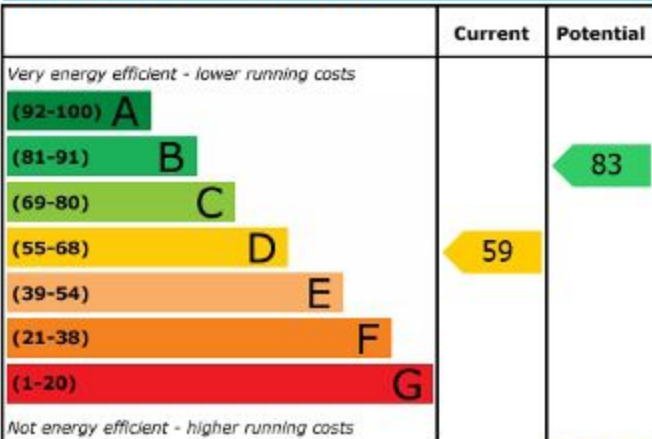

Energy Efficiency Rating

England & Wales

EU Directive
2002/91/EC

Environmental (CO₂) Impact Rating

England & Wales

EU Directive
2002/91/EC