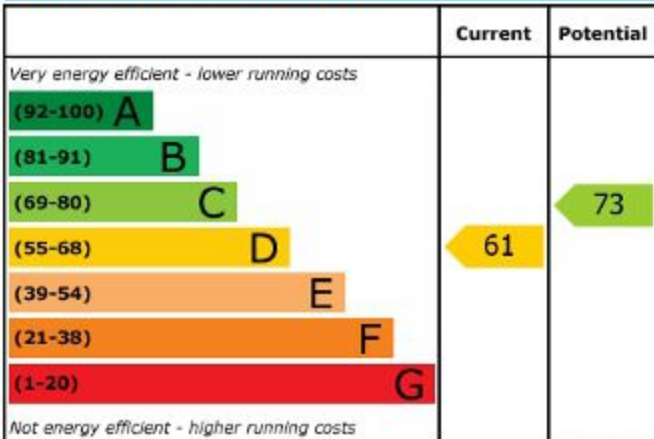

## Energy Efficiency Rating

**England & Wales**

EU Directive  
2002/91/EC

## Environmental (CO<sub>2</sub>) Impact Rating

**England & Wales**

EU Directive  
2002/91/EC