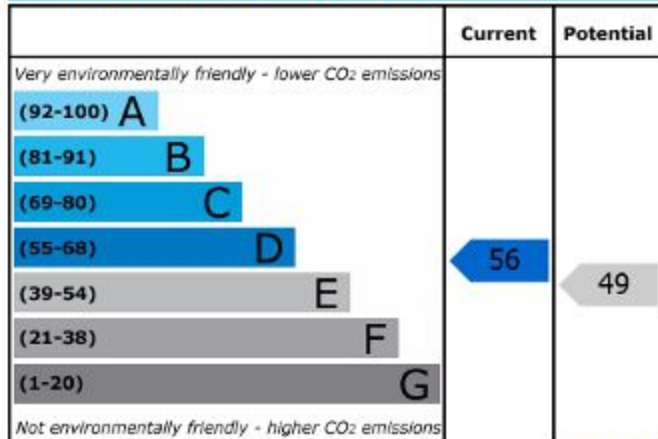

Energy Efficiency Rating

England & Wales

EU Directive
2002/91/EC

Environmental (CO₂) Impact Rating

England & Wales

EU Directive
2002/91/EC