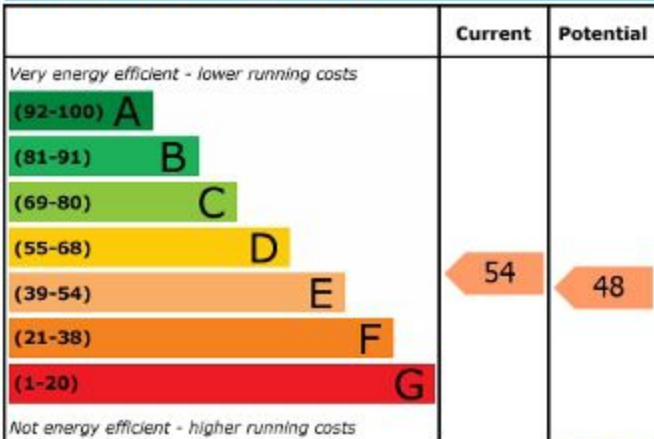

Energy Efficiency Rating

England & Wales

EU Directive
2002/91/EC

Environmental (CO₂) Impact Rating

England & Wales

EU Directive
2002/91/EC