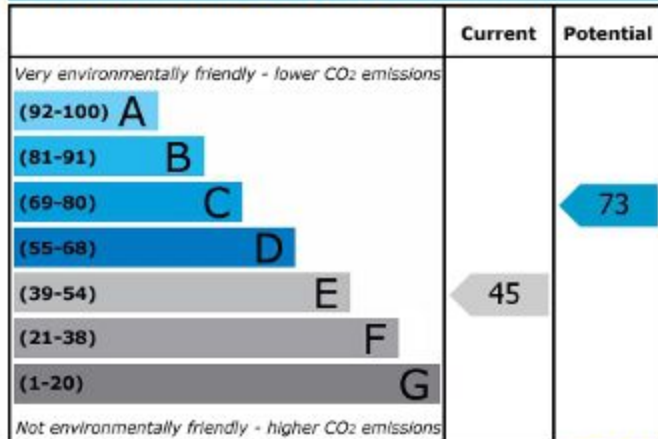

Energy Efficiency Rating

England & Wales

EU Directive
2002/91/EC

Environmental (CO₂) Impact Rating

England & Wales

EU Directive
2002/91/EC