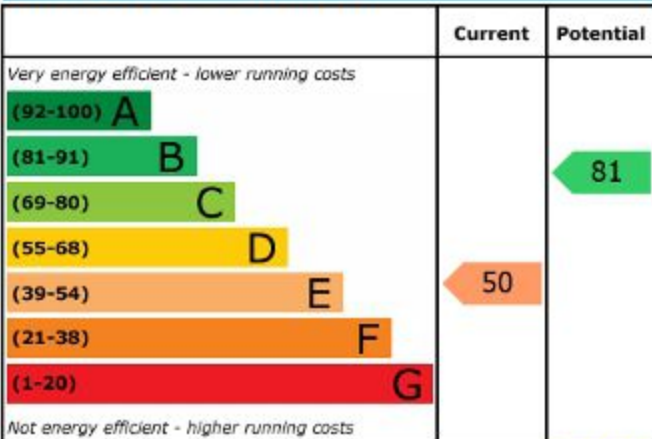

Energy Efficiency Rating

England & Wales

EU Directive
2002/91/EC

Environmental (CO₂) Impact Rating

England & Wales

EU Directive
2002/91/EC