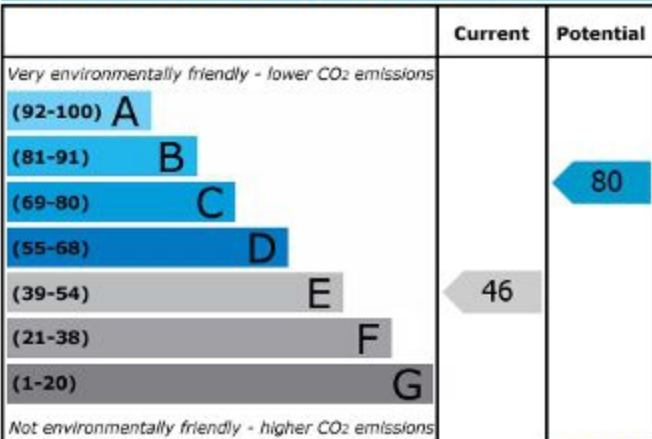

Energy Efficiency Rating

England & Wales

EU Directive
2002/91/EC

Environmental (CO₂) Impact Rating

England & Wales

EU Directive
2002/91/EC