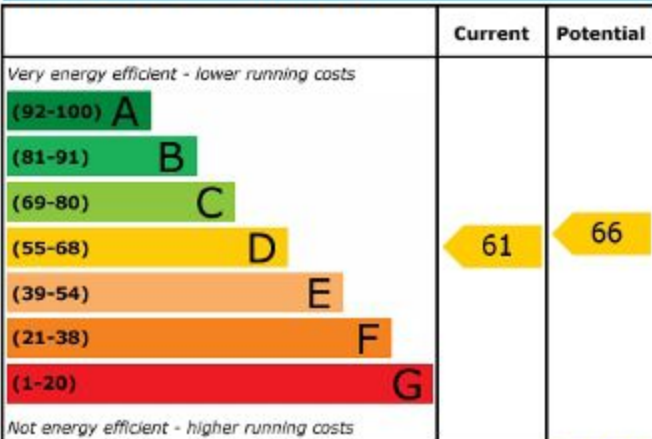

Energy Efficiency Rating

England & Wales

EU Directive
2002/91/EC

Environmental (CO₂) Impact Rating

England & Wales

EU Directive
2002/91/EC