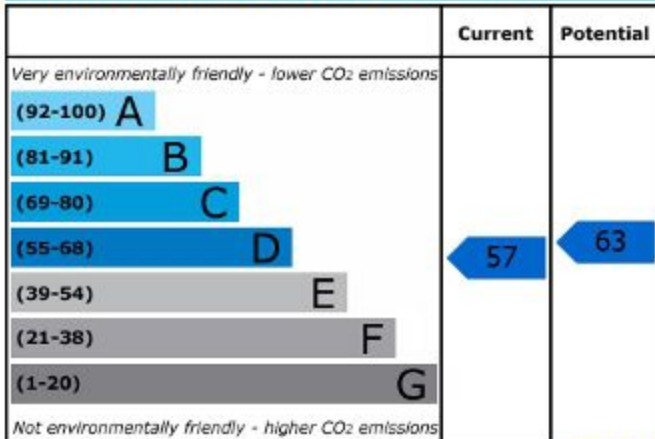

Energy Efficiency Rating

England & Wales

EU Directive
2002/91/EC

Environmental (CO₂) Impact Rating

England & Wales

EU Directive
2002/91/EC