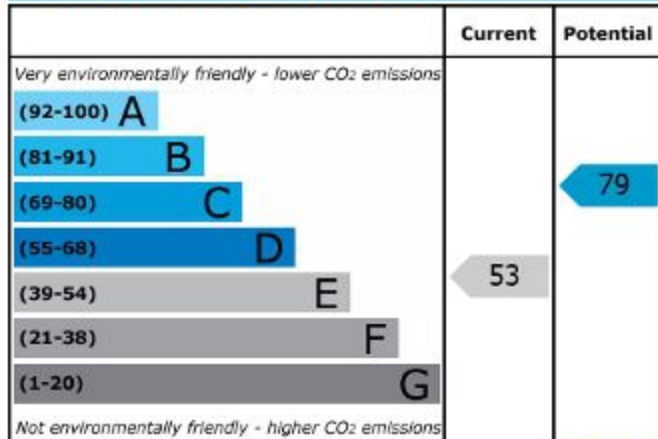

Energy Efficiency Rating

England & Wales

EU Directive
2002/91/EC

Environmental (CO₂) Impact Rating

England & Wales

EU Directive
2002/91/EC