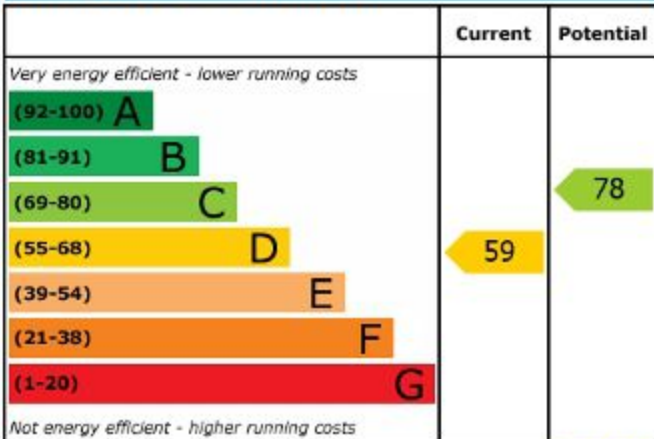

Energy Efficiency Rating

England & Wales

EU Directive
2002/91/EC

Environmental (CO₂) Impact Rating

England & Wales

EU Directive
2002/91/EC