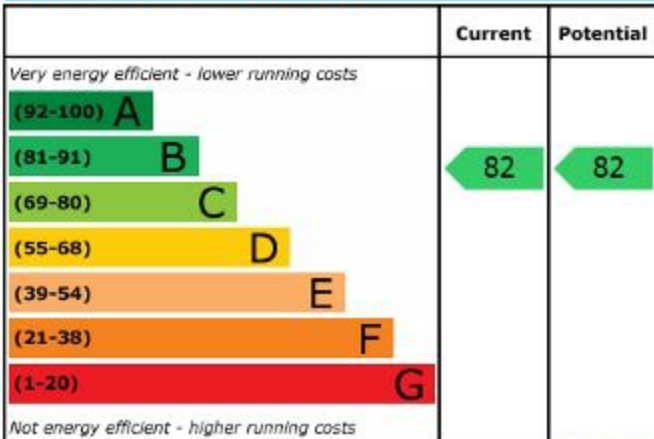

Energy Efficiency Rating

England & Wales

EU Directive
2002/91/EC

Environmental (CO₂) Impact Rating

England & Wales

EU Directive
2002/91/EC