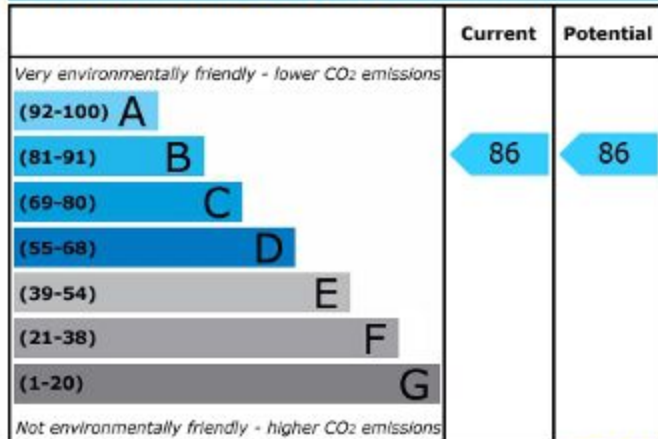

Energy Efficiency Rating

England & Wales

EU Directive
2002/91/EC

Environmental (CO₂) Impact Rating

England & Wales

EU Directive
2002/91/EC