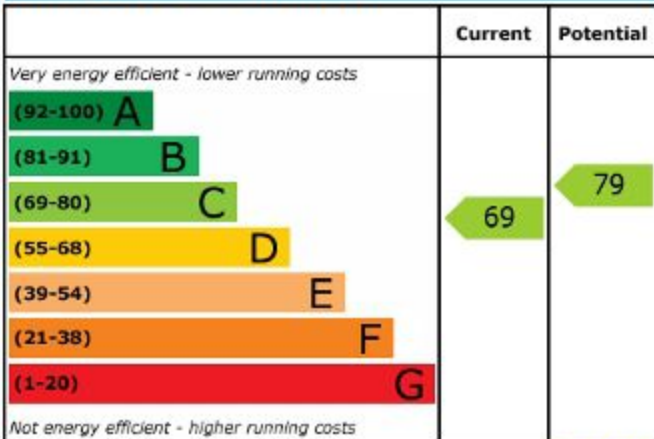

Energy Efficiency Rating

England & Wales

EU Directive
2002/91/EC

Environmental (CO₂) Impact Rating

England & Wales

EU Directive
2002/91/EC