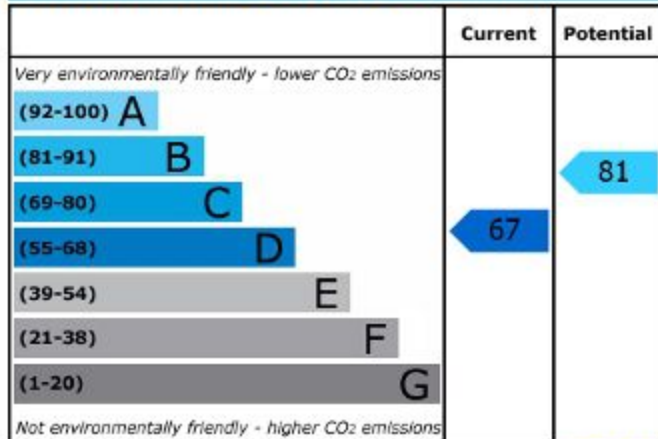

Energy Efficiency Rating

England & Wales

EU Directive
2002/91/EC

Environmental (CO₂) Impact Rating

England & Wales

EU Directive
2002/91/EC