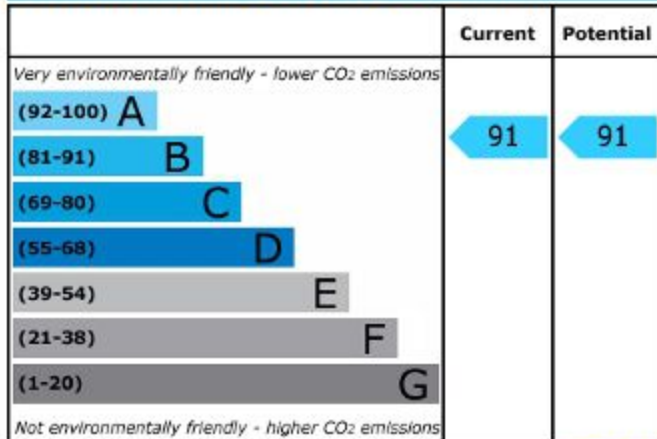

Energy Efficiency Rating

England & Wales

EU Directive
2002/91/EC

Environmental (CO₂) Impact Rating

England & Wales

EU Directive
2002/91/EC