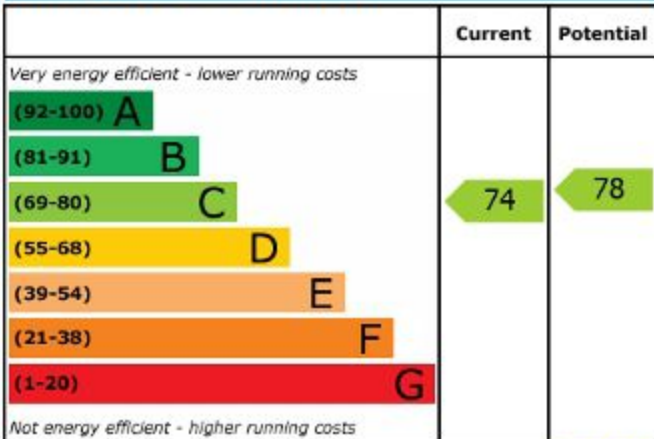

Energy Efficiency Rating

England & Wales

EU Directive
2002/91/EC

Environmental (CO₂) Impact Rating

England & Wales

EU Directive
2002/91/EC