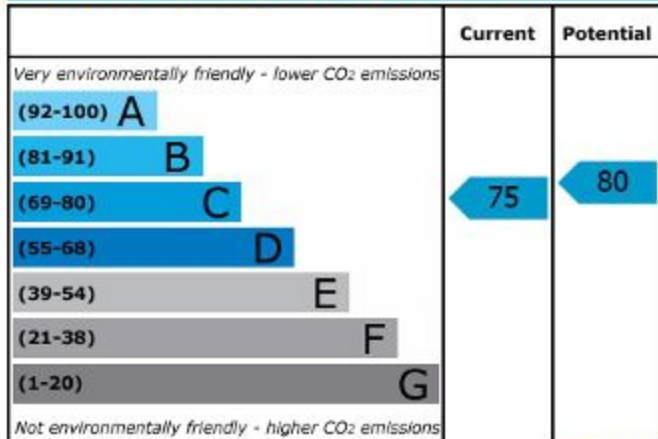

Energy Efficiency Rating

England & Wales

EU Directive
2002/91/EC

Environmental (CO₂) Impact Rating

England & Wales

EU Directive
2002/91/EC