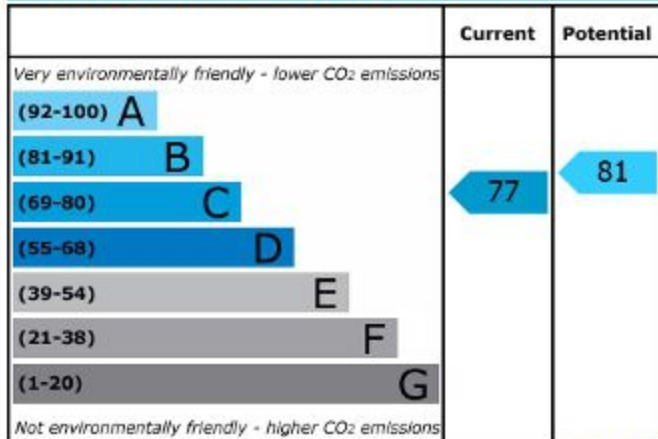

Energy Efficiency Rating

England & Wales

EU Directive
2002/91/EC

Environmental (CO₂) Impact Rating

England & Wales

EU Directive
2002/91/EC