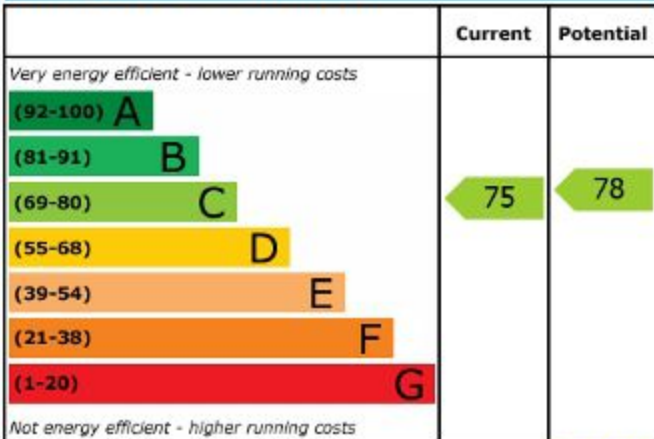

Energy Efficiency Rating

England & Wales

EU Directive
2002/91/EC

Environmental (CO₂) Impact Rating

England & Wales

EU Directive
2002/91/EC