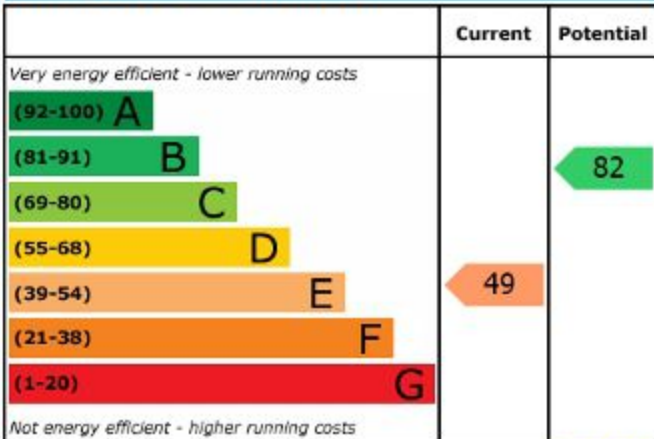

## Energy Efficiency Rating

**England & Wales**

EU Directive  
2002/91/EC

## Environmental (CO<sub>2</sub>) Impact Rating

**England & Wales**

EU Directive  
2002/91/EC