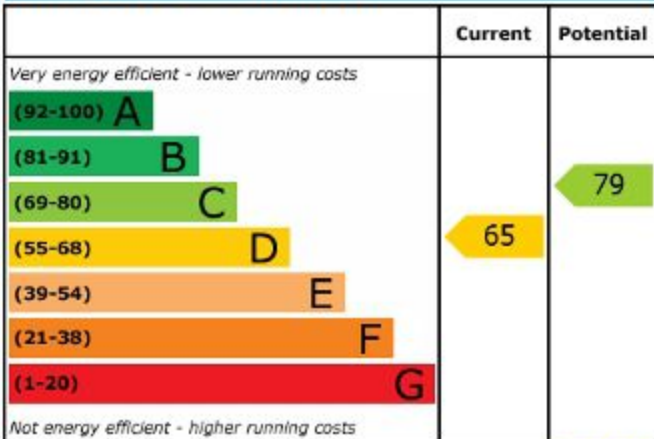

## Energy Efficiency Rating

**England & Wales**

EU Directive  
2002/91/EC

## Environmental (CO<sub>2</sub>) Impact Rating

**England & Wales**

EU Directive  
2002/91/EC