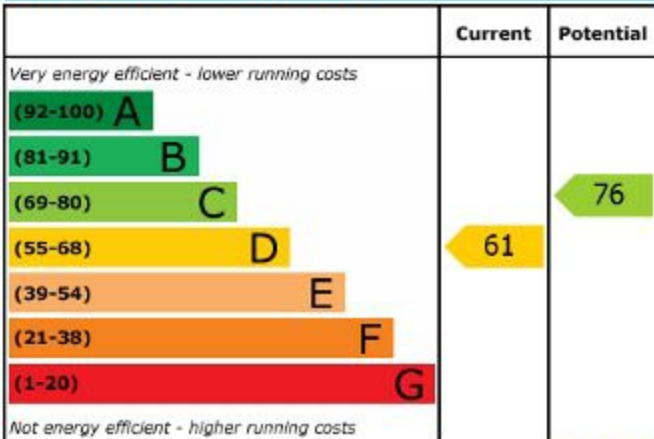

Energy Efficiency Rating

England & Wales

EU Directive
2002/91/EC

Environmental (CO₂) Impact Rating

England & Wales

EU Directive
2002/91/EC