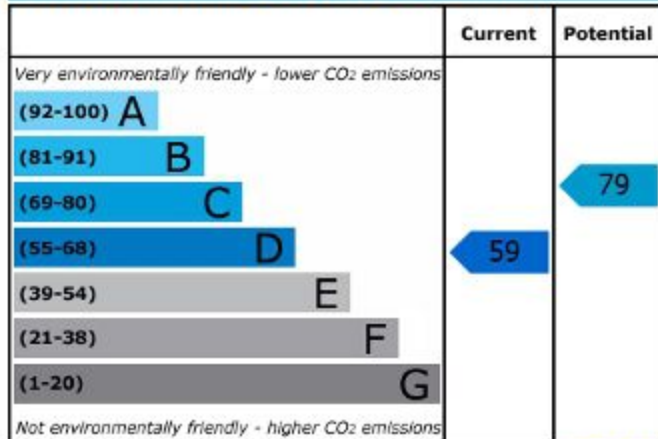

Energy Efficiency Rating

England & Wales

EU Directive
2002/91/EC

Environmental (CO₂) Impact Rating

England & Wales

EU Directive
2002/91/EC