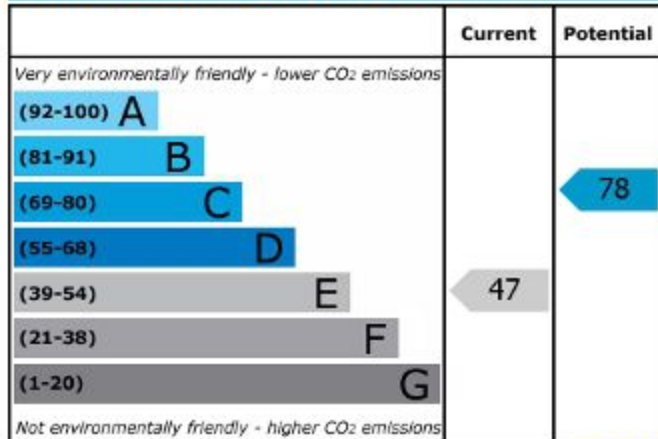

Energy Efficiency Rating

England & Wales

EU Directive
2002/91/EC

Environmental (CO₂) Impact Rating

England & Wales

EU Directive
2002/91/EC