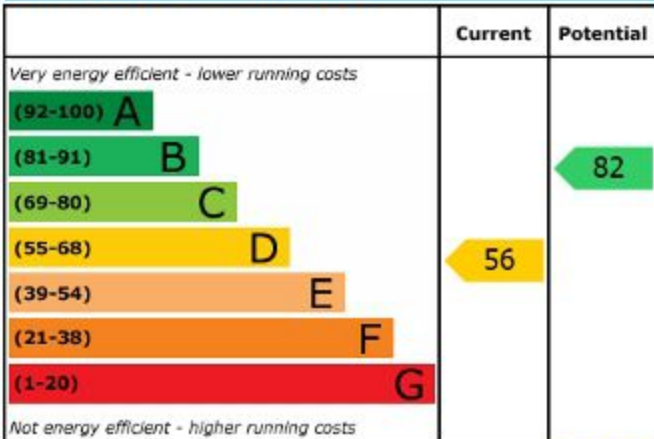

Energy Efficiency Rating

England & Wales

EU Directive
2002/91/EC

Environmental (CO₂) Impact Rating

England & Wales

EU Directive
2002/91/EC