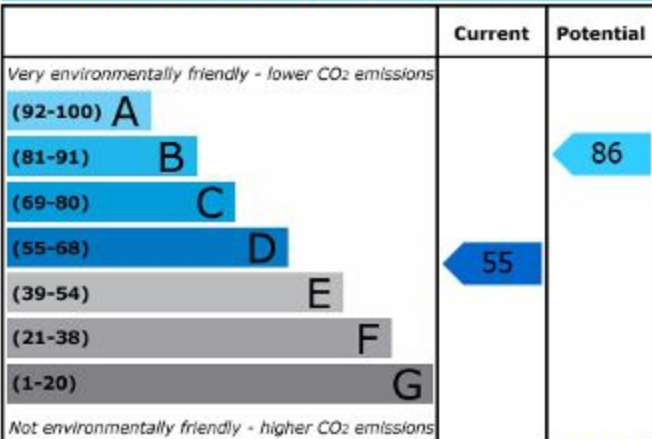

Energy Efficiency Rating

England & Wales

EU Directive
2002/91/EC

Environmental (CO₂) Impact Rating

England & Wales

EU Directive
2002/91/EC