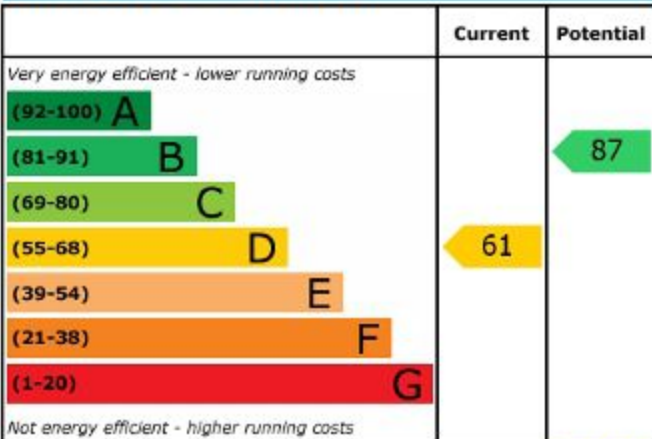

Energy Efficiency Rating

England & Wales

EU Directive
2002/91/EC

Environmental (CO₂) Impact Rating

England & Wales

EU Directive
2002/91/EC