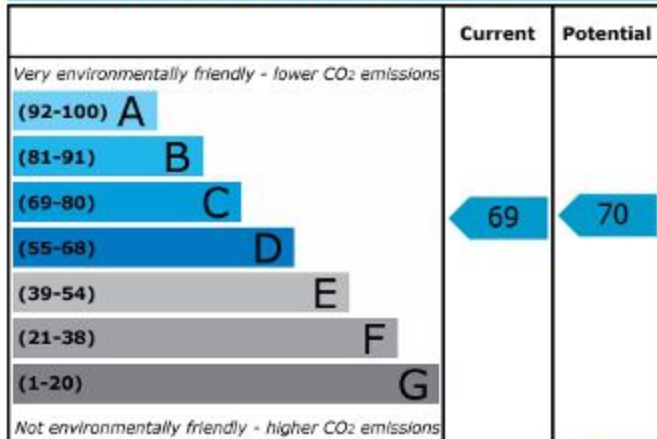

Energy Efficiency Rating

England & Wales

EU Directive
2002/91/EC

Environmental (CO₂) Impact Rating

England & Wales

EU Directive
2002/91/EC