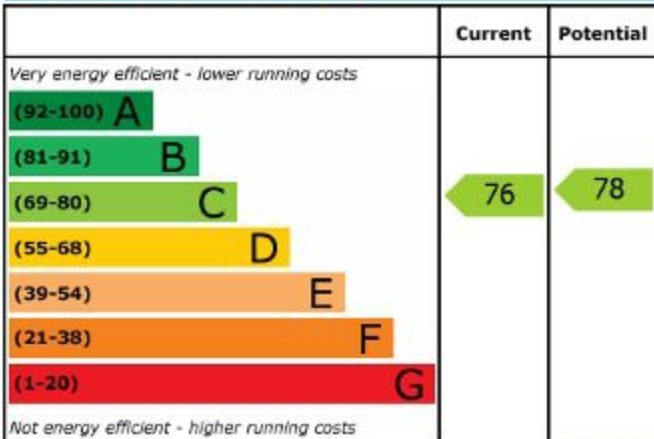

Energy Efficiency Rating

England & Wales

EU Directive
2002/91/EC

Environmental (CO₂) Impact Rating

England & Wales

EU Directive
2002/91/EC