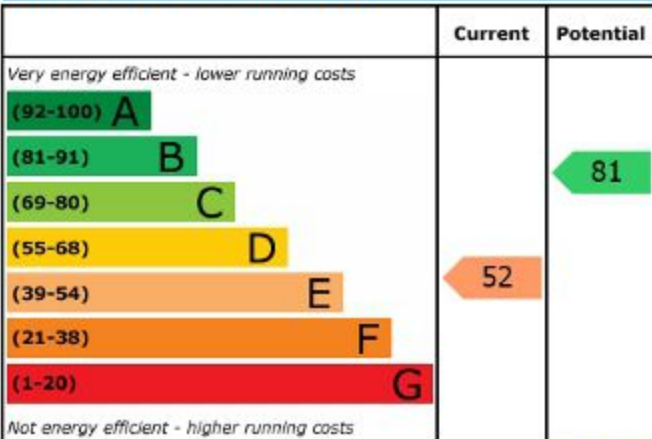

## Energy Efficiency Rating

**England & Wales**

EU Directive  
2002/91/EC

## Environmental (CO<sub>2</sub>) Impact Rating

**England & Wales**

EU Directive  
2002/91/EC