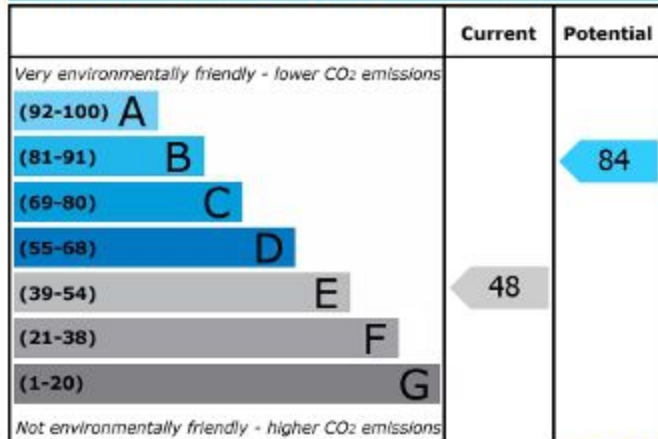

Energy Efficiency Rating

England & Wales

EU Directive
2002/91/EC

Environmental (CO₂) Impact Rating

England & Wales

EU Directive
2002/91/EC