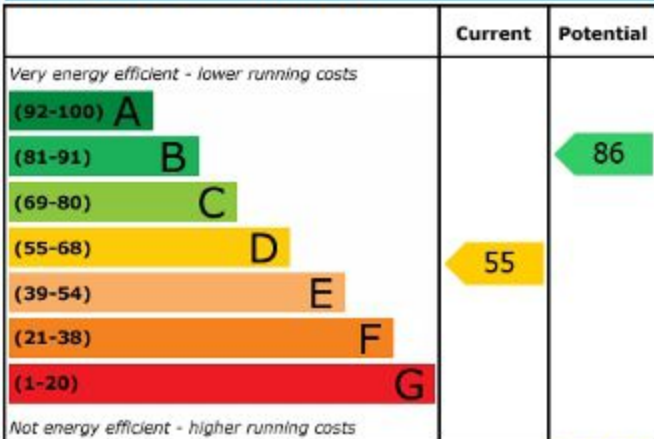

Energy Efficiency Rating

England & Wales

EU Directive
2002/91/EC

Environmental (CO₂) Impact Rating

England & Wales

EU Directive
2002/91/EC